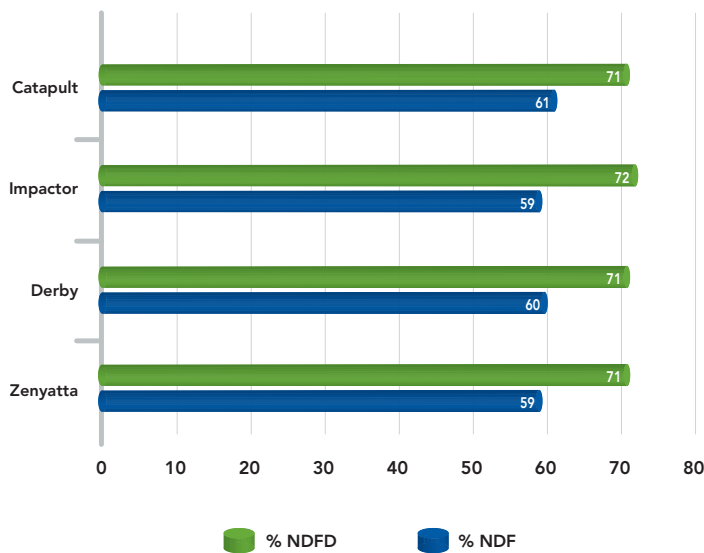

IMPACTOR TIMOTHY

Make an Impact on Your Rations

Impactor is a high yielding, medium maturing timothy. It is characterized by a semi-erect growth habit, consistent dark green leaf color and large seed head. Powerful rust resistance and winterhardiness contribute to Impactor's quality and persistence – where it has shown good neutral detergent fiber digestibility (%NDFD) and consistent second cut performance. Well suited for pure stands and compaction hay market use.

Impactor was selected for plant vigor, stem rust resistance, seed yield and winterhardiness. Parental plants were evaluated for weakness, winter damage and small or few panicles, plants exhibiting these characteristics were discarded.

Make an impact on your rations, choose Impactor timothy.

Feed Quality

Cornell Spring Forage Quality, 2015

Features

Dark Green Color

Standability

High Yield

Forage Quality