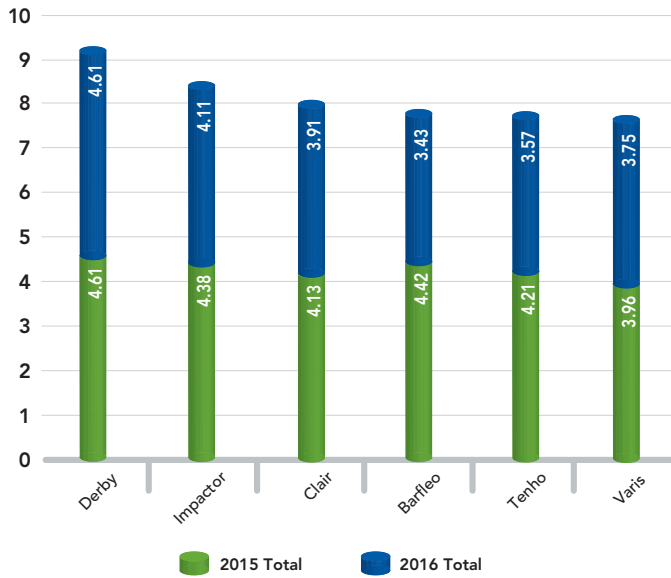

IMPACTOR TIMOTHY

Yield Performance

Dry Matter Yields (tons/acre), Lexington, KY