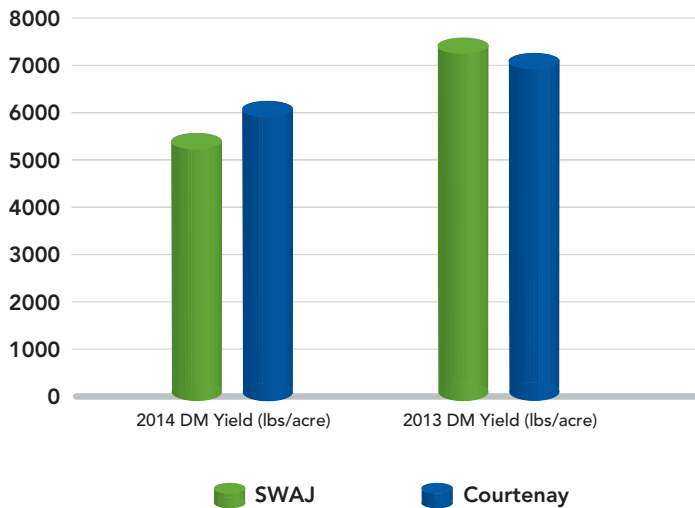

# SWAJ TALL FESCUE

## Outstanding Winter Hardiness & Soft-Leaved Palatability

SWAJ is a Nordic tall fescue bred for its winterhardiness; specifically, its tolerance to harsh winter conditions characterized by frost, snow and ice. Selected for soft-leaved palatability and feed quality, SWAJ provides improved digestibility and more pounds of gain. Its ideal maturity provides complimentary timing and blend compatibility with most hay and pasture uses.

SWAJ has a bunch type growth habit, average flag leave size and tall plant height delivering more biomass. A strong disease package includes resistance to crown rust.

Western Forage Trials Dry Matter Yield, 2013-14