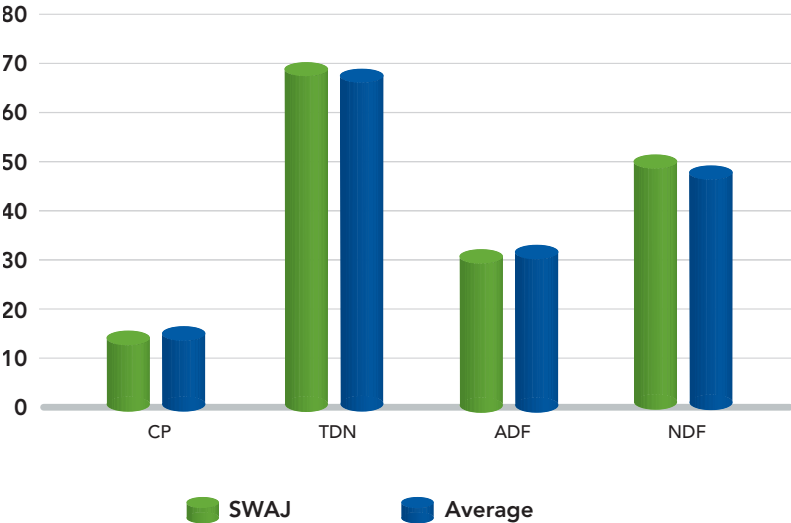

# SWAJ TALL FESCUE

Western Forage Trials Quality, 2014

Cornell 2017 Yield Results