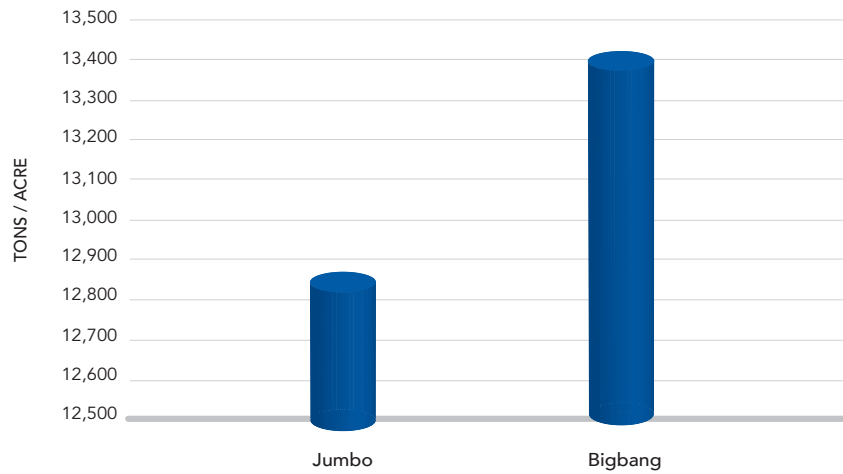

BIGBANG

ANNUAL RYEGRASS

Explosive Vigor and Unparalleled Quality

Bigbang is a new westerworld annual ryegrass for hay, silage, grazing or cover crop applications. Bigbang is a tetraploid selected for early heading, leafiness, yield and disease resistance. It provides high quality forage, consistent yields and excellent regrowth. Bigbang is highly adaptable for use as a cover crop, its deep roots build soil structure and increase organic matter.

Performance

brettyoung.ca/bigbang-ryegrass
1-800-665-5015

BrettYoung™

BrettYoung™ is a trademark of Brett-Young Seeds Limited.

Forage Yield

Georgia, Rome, 2020

Forage Yield

New York Yield Trials: Cornell University, 2017