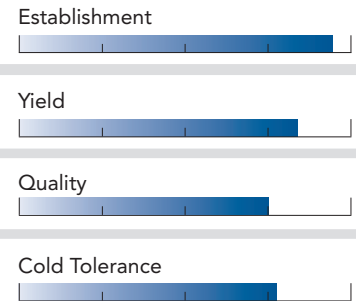

Performance

brettyoung.ca/bigbang-ryegrass
1-800-665-5015

BrettYoung™

BrettYoung™ is a trademark of Brett-Young Seeds Limited.