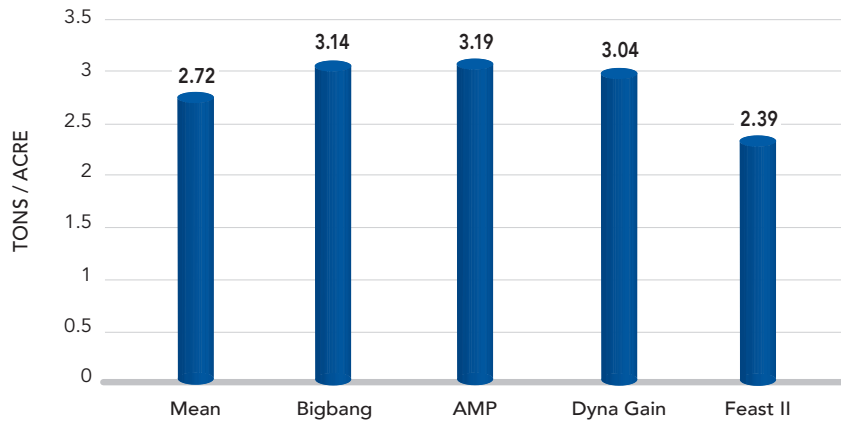

BIGBANG

ANNUAL RYEGRASS

Explosive Vigor and Unparalleled Quality

Bigbang is a new westerworld annual ryegrass for hay, silage, grazing or cover crop applications. Bigbang is a tetraploid selected for early heading, leafiness, yield and disease resistance. It provides high quality forage, consistent yields and excellent regrowth. Bigbang is highly adaptable for use as a cover crop, its deep roots build soil structure and increase organic matter.

Forage Yield

Spooner Agricultural Research Station: Spooner, Wisconsin, 2013

Key Characteristics

- Very Leafy
- Exceptional Tillering
- Rapid Establishment
- Deep Rooted

Disease Rating

TRAIT	RATING
Stem Rust	R
Crown Rust	R