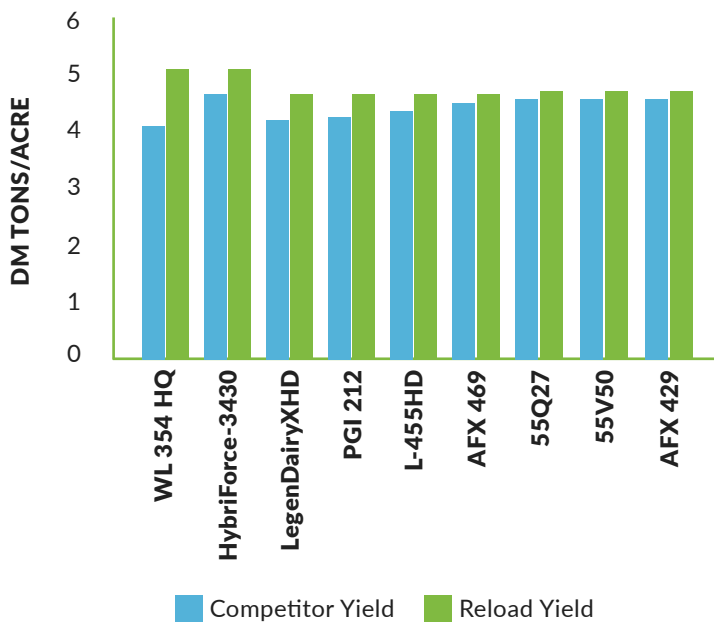

The branch rooted trait delivers improved root protection and durability in the ground during periods of freezing and thawing. Branch rooting has also proven beneficial under wetter conditions, and improved tolerance to saturated soils. Reload is also well suited to normal, well-drained soils to produce optimal yields over the life of the stand.

Head to Head Yield Performance

Reload's root system

*Number of harvest years range from two to eight and trials one to four per variety comparison.

Trial locations: West Salem, WI | Medford, MN | Clinton, WI | Stratford, WI