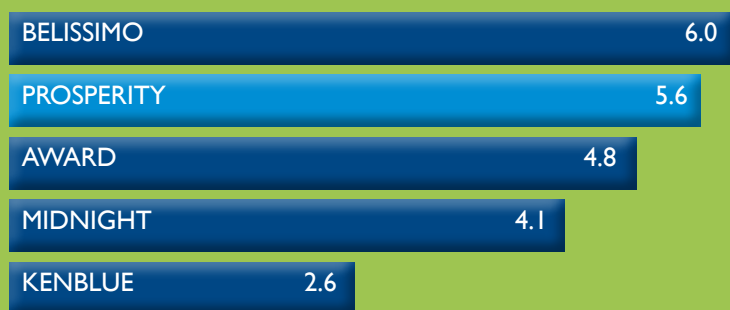

KENTUCKY BLUEGRASS

TURF

Prosperity
Kentucky Bluegrass
How low can you go?

PROSPERITY Kentucky Bluegrass provides outstanding turf quality, very dark color, and tolerates low mowing. Prosperity has a low growth habit and high density, with a medium-fine leaf texture and a very dark blue-green color. Prosperity demonstrates high heat tolerance as well as excellent leaf spot resistance, stripe rust resistance, and powdery mildew resistance.

- High heat and drought tolerance
- Low growth habit
- Tolerates low mowing
- Proven performance record
- Superb disease resistance

PERFORMANCE DATA

TURF QUALITY

Performance of Kentucky bluegrass cultivars and selections in a turf trial Sept. 2007 in North Brunswick, NJ; 1-9, where 9 is ideal (LSD=0.8)

DROUGHT TOLERANCE

NTEP 2006-10 data. Drought tolerance (dormancy) ratings of Kentucky bluegrass cultivars: 1-9, where 9 is ideal (LSD=1.5)

GENETIC COLOR

NTEP 2006-10 data. Genetic color ratings of Kentucky bluegrass cultivars grown in twenty U.S. locations: 1-9, where 9 is ideal (LSD=0.3)