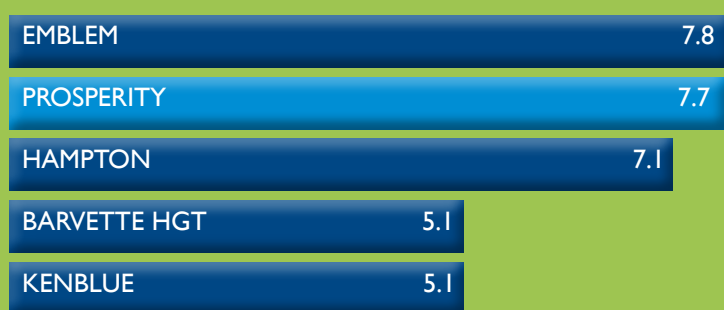

KENTUCKY BLUEGRASS

TURF

Prosperity
Kentucky Bluegrass
How low can you go?

PROSPERITY Kentucky Bluegrass provides outstanding turf quality, very dark color, and tolerates low mowing. Prosperity has a low growth habit and high density, with a medium-fine leaf texture and a very dark blue-green color. Prosperity demonstrates high heat tolerance as well as excellent leaf spot resistance, stripe rust resistance, and powdery mildew resistance.

- High heat and drought tolerance
- Low growth habit
- Tolerates low mowing
- Proven performance record
- Superb disease resistance

PERFORMANCE DATA

TURF QUALITY

Performance of Kentucky bluegrass cultivars and selections in a turf trial Sept. 2007 in North Brunswick, NJ; 1-9, where 9 is ideal (LSD=0.8)

DROUGHT TOLERANCE

NTEP 2006-10 data. Drought tolerance (dormancy) ratings of Kentucky bluegrass cultivars: 1-9, where 9 is ideal (LSD=1.5)

GENETIC COLOR

NTEP 2006-10 data. Genetic color ratings of Kentucky bluegrass cultivars grown in twenty U.S. locations: 1-9, where 9 is ideal (LSD=0.3)