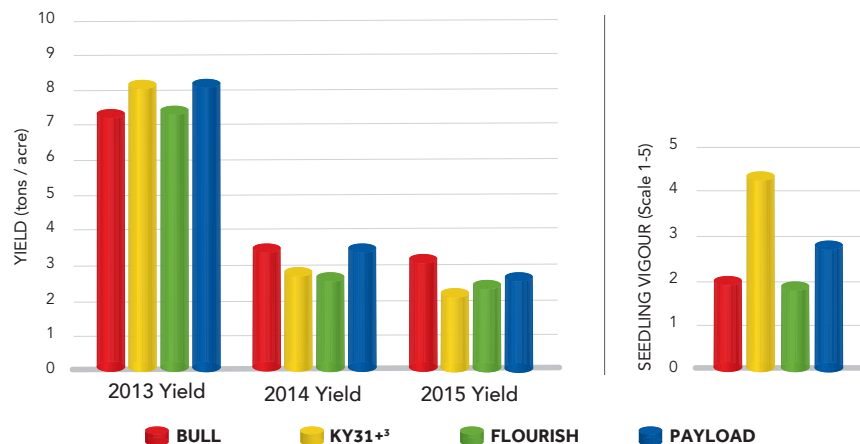

PAYLOAD TALL FESCUE

Hit The Jackpot With Payload

Payload is a medium maturity tall fescue, reaching head emergence approximately two days later than KY-31 that will maximize season long production. Its strong vigor, large crown size and aggressive regrowth have consistently produced more forage yield. Payload is well adapted for hay production, while its palatability lends itself well to pasture.

In-field performance has shown an excellent disease package with superior resistance to stem rust. Growth habit is a wide flag leaf, moderate height and dark green color. Payload is selected for strong vigor and crown size.

Forage Yield

ENTRY	NORTH % MEAN	PNW % MEAN	TOTAL % MEAN
Payload	107	104	105
Fawn	96	100	98
Payload	107	103	106
Courtenay	77	90	82

Forage Quality

VARIETY	CUTS	% CP	RFV	CUTS	% DDM	% TDN	% NDF	CUTS	% WSC
Payload	14	14.2	107	8	62.2	64.2	33.9	10	9.3
Fawn		14.4	106		62.2	64.1	33.3		8.8
Payload	10	14.3	108	8	62.2	64.2	33.9	10	9.3
Courtenay		15.8	115		62.3	65.8	34.5		9.4

Performance Comparison

Key Characteristics

- Medium Maturity
- Strong Vigor
- Aggressive Regrowth
- Superior Rust Resistance
- Big Yield