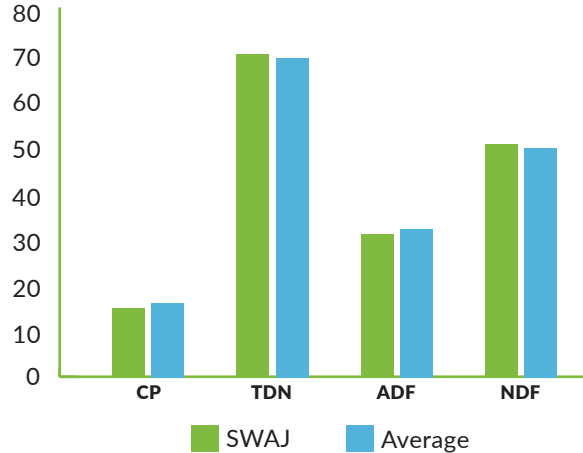

Western Forage Trials Quality, 2014