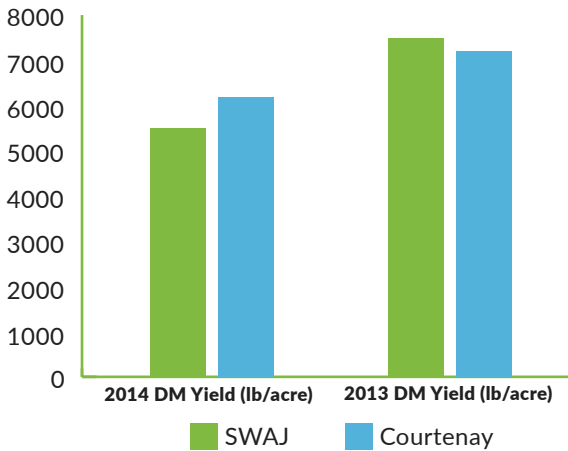

Excellent > Very Good > Good > Poor

See reverse for comparison trials and find us at:

brettyoung.ca/swaj

Forages

SWAJ is a Nordic tall fescue bred for its winterhardiness; specifically, its tolerance to harsh winter conditions characterized by frost, snow and ice. Selected for soft-leaved palatability and feed quality, SWAJ provides improved digestibility and more pounds of gain. Its ideal maturity provides complimentary timing and blend compatibility with most hay and pasture uses.

SWAJ has a bunch type growth habit, average flag leave size and tall plant height delivering more biomass. A strong disease package includes resistance to crown rust.

Western Forage Trials Dry Matter Yield, 2013-14