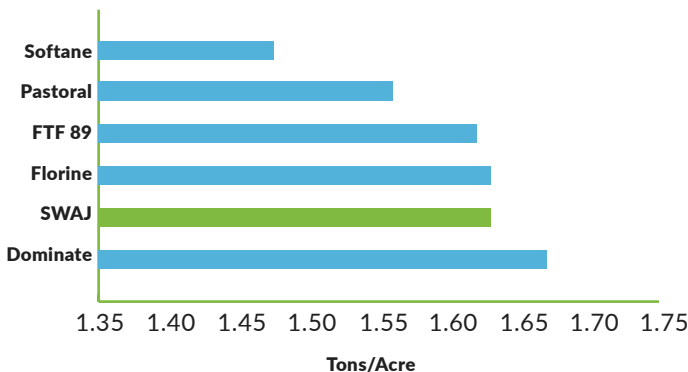

Cornell 2017 Yield Results

DISTINCT BY DESIGN

At BrettYoung we are proud of the strategic partnerships we have with world-class organizations through which we source leading technologies and genetics. This allows us to bring **distinct** market choices that deliver you performance and value. **By design**, our success will always be rooted within your success. Like you, we are independent, resolute, and **Distinct By Design**.

Canada's Largest Independent Seed Company

For more information visit brettyoung.ca or call us toll-free at 1-800-665-5015.