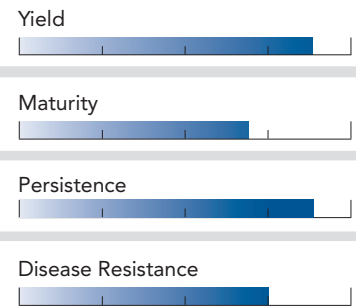

Performance

brettyoung.ca/summergraze
1-800-665-5015

BrettYoung™

BrettYoung™ is a trademark of Brett-Young Seeds Limited.