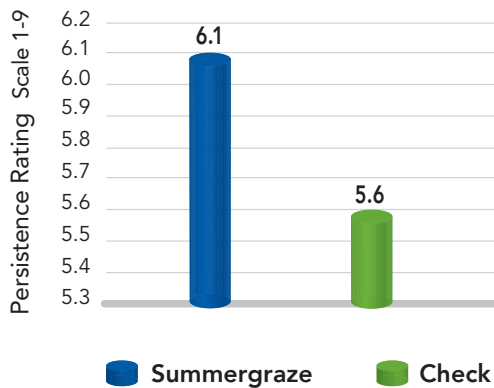

SUMMERGRAZE TIMOTHY

Maximize Season Long Production

Summergraze is an intermediate timothy for high quality hay and pasture applications. It was selected for medium-to-late maturity, yield over the growing season, winter survival and ground cover. Summergraze has been evaluated across North America and is ideal for summer production in pasture and hay stands. It combines good spring vigor, a very leafy plant that blends well with both grasses and legumes. Timothy is well known for high palatability, persistence and tolerance to wet conditions.

Stand Persistence

BSA, Germany