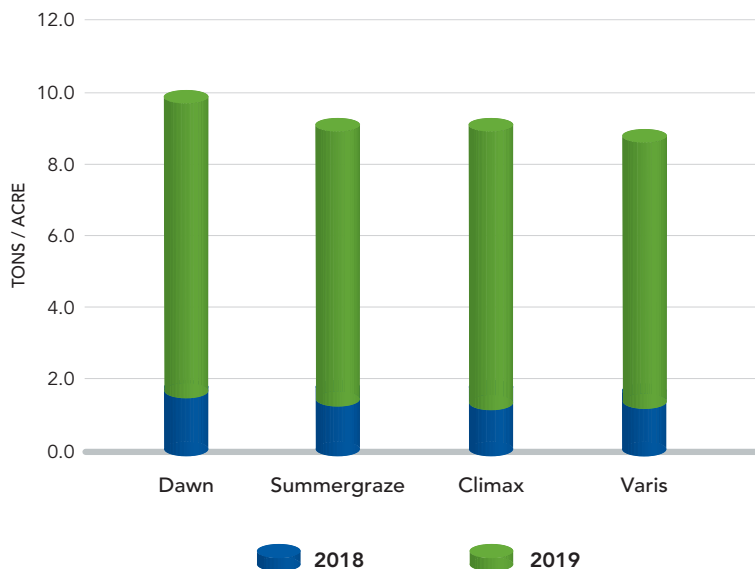

Dry Matter Yield

Forage Variety Trials: Cornell University, 2019

Key Characteristics

- Medium to Late Maturity
- Great Lodging Resistance
- Rapid Establishment
- Aggressive Regrowth
- High Yield
- Excellent Persistence

Disease Rating

TRAIT	RATING
Fusarium Wilt	R
Rust	R