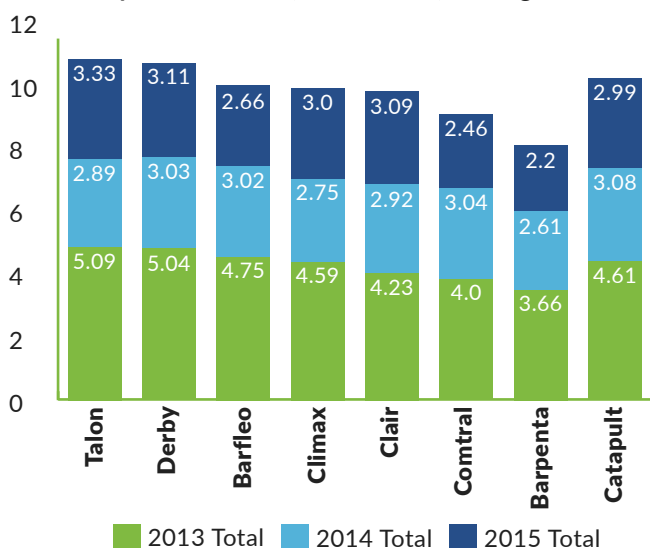

Forages

Catapult is an aggressive growing, early-to-mid maturity timothy. A semi-erect growth habit, medium to dark green color, and taller plant height are characteristic of this variety. Bred for spring vigor

and summer regrowth, Catapult comes out of the ground fast with rapid recovery after cutting. Its superior stand persistence lasts all-season and continues year after year. Ideal companion for legumes, other forage grasses, or as a pure stand.

Yield Performance

3-Year Dry Matter Yield (tonnes/acre), Lexington, KY