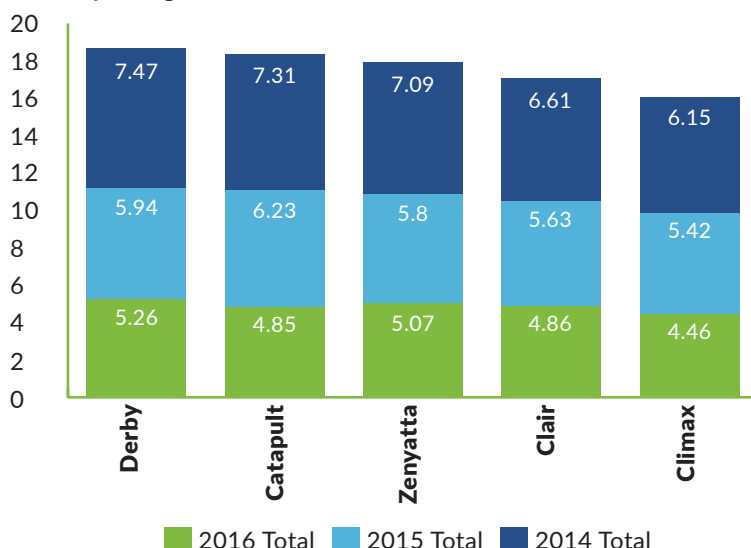

Timothy Forage Yield (tonnes/acre), Cornell, 2016