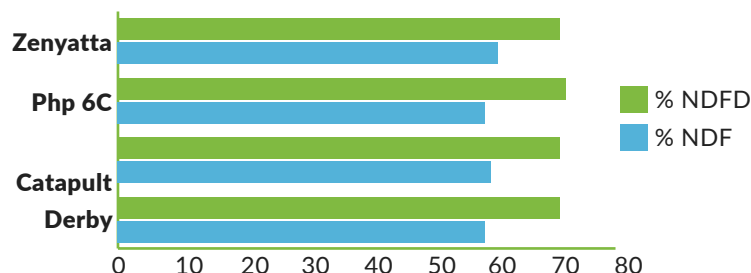

## Yield Performance

3-Year Dry Matter Yield (tonnes/acre), Lexington, KY

Timothy Forage Yield (tonnes/acre), Cornell, 2016

## Stand Persistence (%)

Timothy Forage Persistence, Cornell, 2016

## Forage Quality

Cornell Spring Forage Quality, 2015