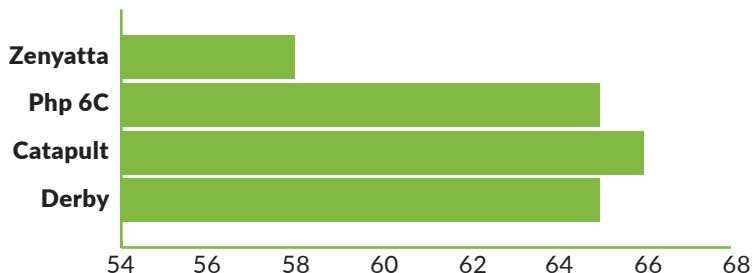

## Yield Performance

3-Year Dry Matter Yield (tonnes/acre), Lexington, KY

Timothy Forage Yield (tonnes/acre), Cornell, 2016

## Stand Persistence (%)

Timothy Forage Persistence, Cornell, 2016