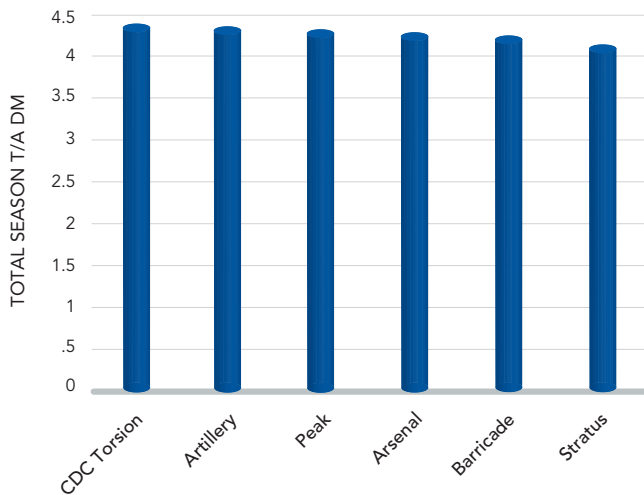

CDC TORSION MEADOW BROMEGRASS

Introduction

CDC Torsion is an improved meadow brome grass selected for high yield and rapid regrowth. Bred for Canadian conditions, its widely adapted with excellent winterhardiness. CDC Torsion is ideal for pasture applications but can also be used for hay production.

Yield Performance

Brome grass Forage Yield (tons/acres), Ithaca 2023

Meadow Brome grass Forage Yield (tons/acres), Lexington Kentucky 2023

Key Characteristics

- High Yield
- Rapid regrowth
- Excellent winterhardiness
- Long lived perennial with short rhizomes