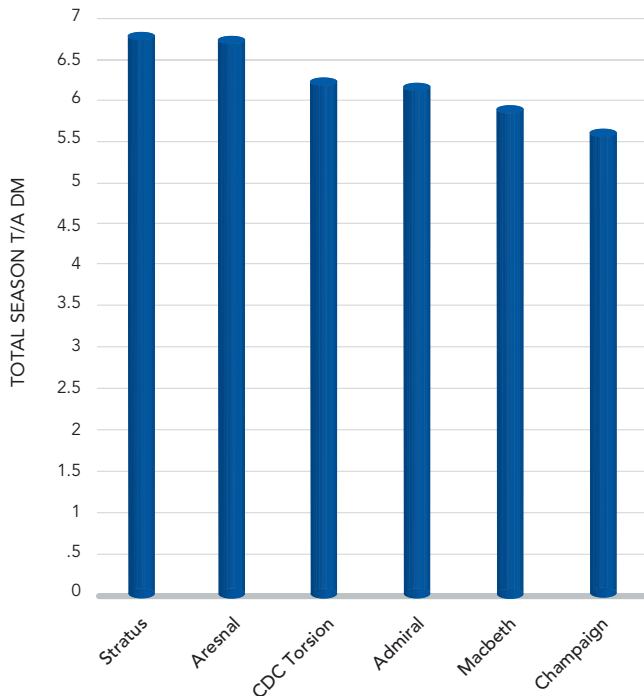

CDC TORSION MEADOW BROMEGRASS

Introduction

CDC Torsion is an improved meadow brome grass selected for high yield and rapid regrowth. Bred for Canadian conditions, its widely adapted with excellent winterhardiness. CDC Torsion is ideal for pasture applications but can also be used for hay production.

Yield Performance

Brome grass Forage Yield (tons/acres), Ithaca 2023

Meadow Brome grass Forage Yield (tons/acres), Lexington Kentucky 2023

Key Characteristics

- High Yield
- Rapid regrowth
- Excellent winterhardiness
- Long lived perennial with short rhizomes